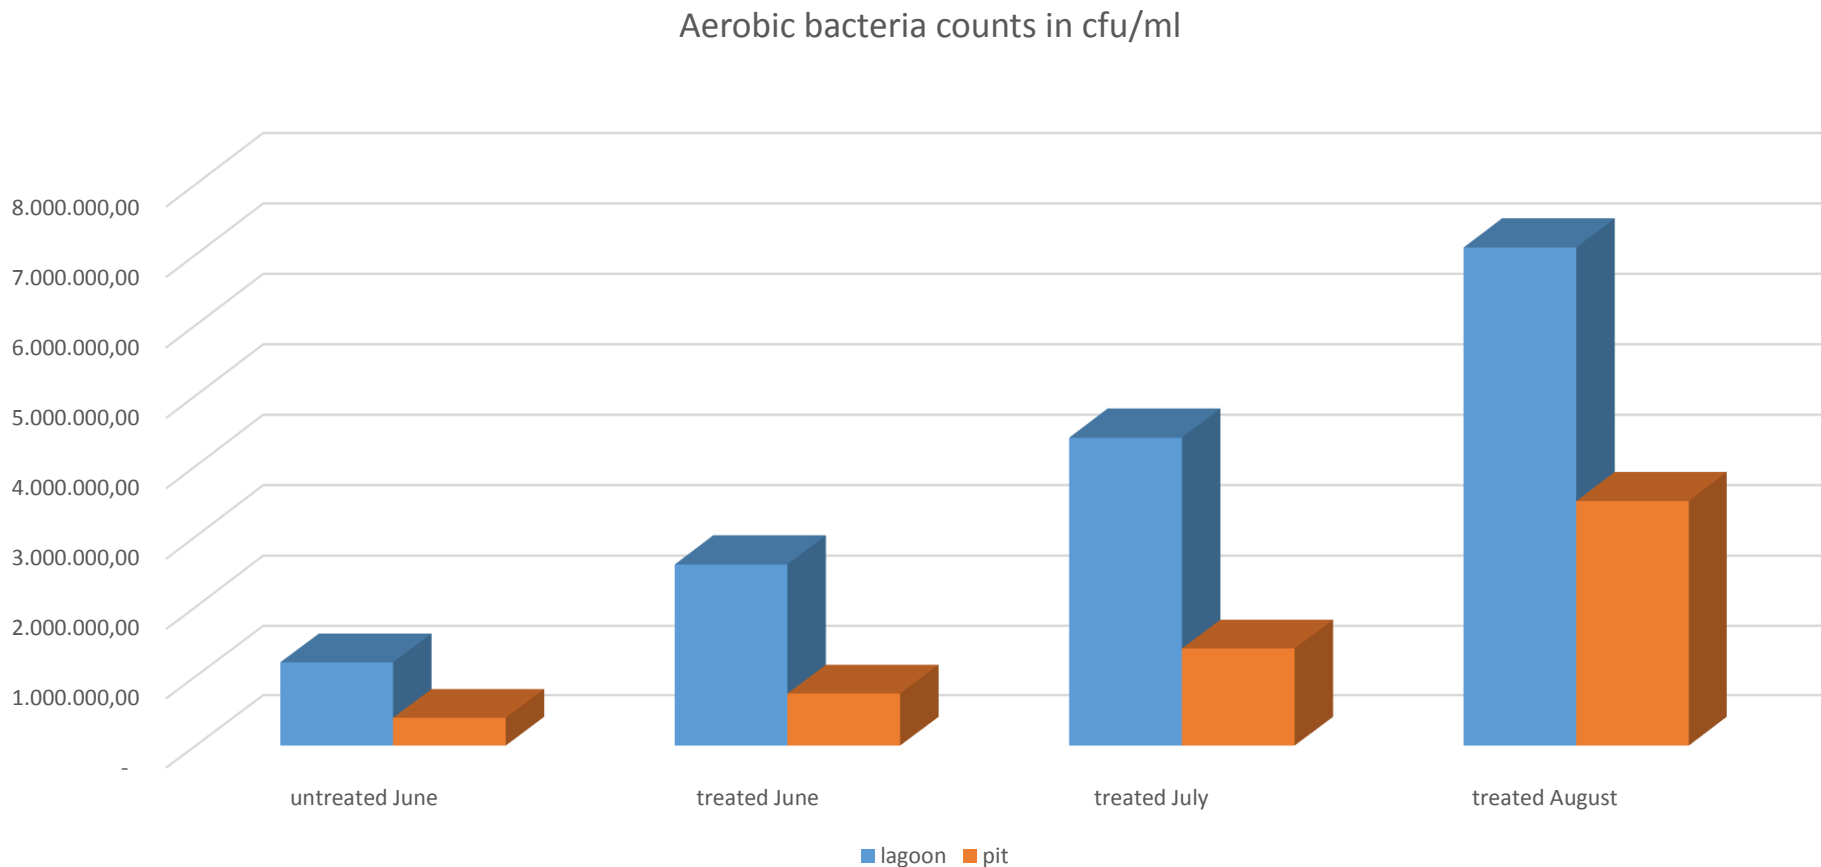

This trial shall prove and confirm the benefits the material promises.

TDM Farm 29 drinking water trial started June 14, 2017

Solvita tests taken at spraying fields

**According to Solvita test Microbial activity increased up to 328% until August compared to the NC average!
The fall application with EvoHerba should be done shortly after harvest.**

Aerobic plate counts taken at lagoon and pits

Aerobic microbes in the lagoon increased by 592%
Aerobic microbes inside the pit increased by 875%
Lagoon and pits are very good prepared for the cold season.

The drinking Water trial started June 14, 2017. All sows have been treated for 92 days with EvoActivated drinking water.

The September production unfortunately had diarrhea and min. 300 pigs have been lost during the turn.