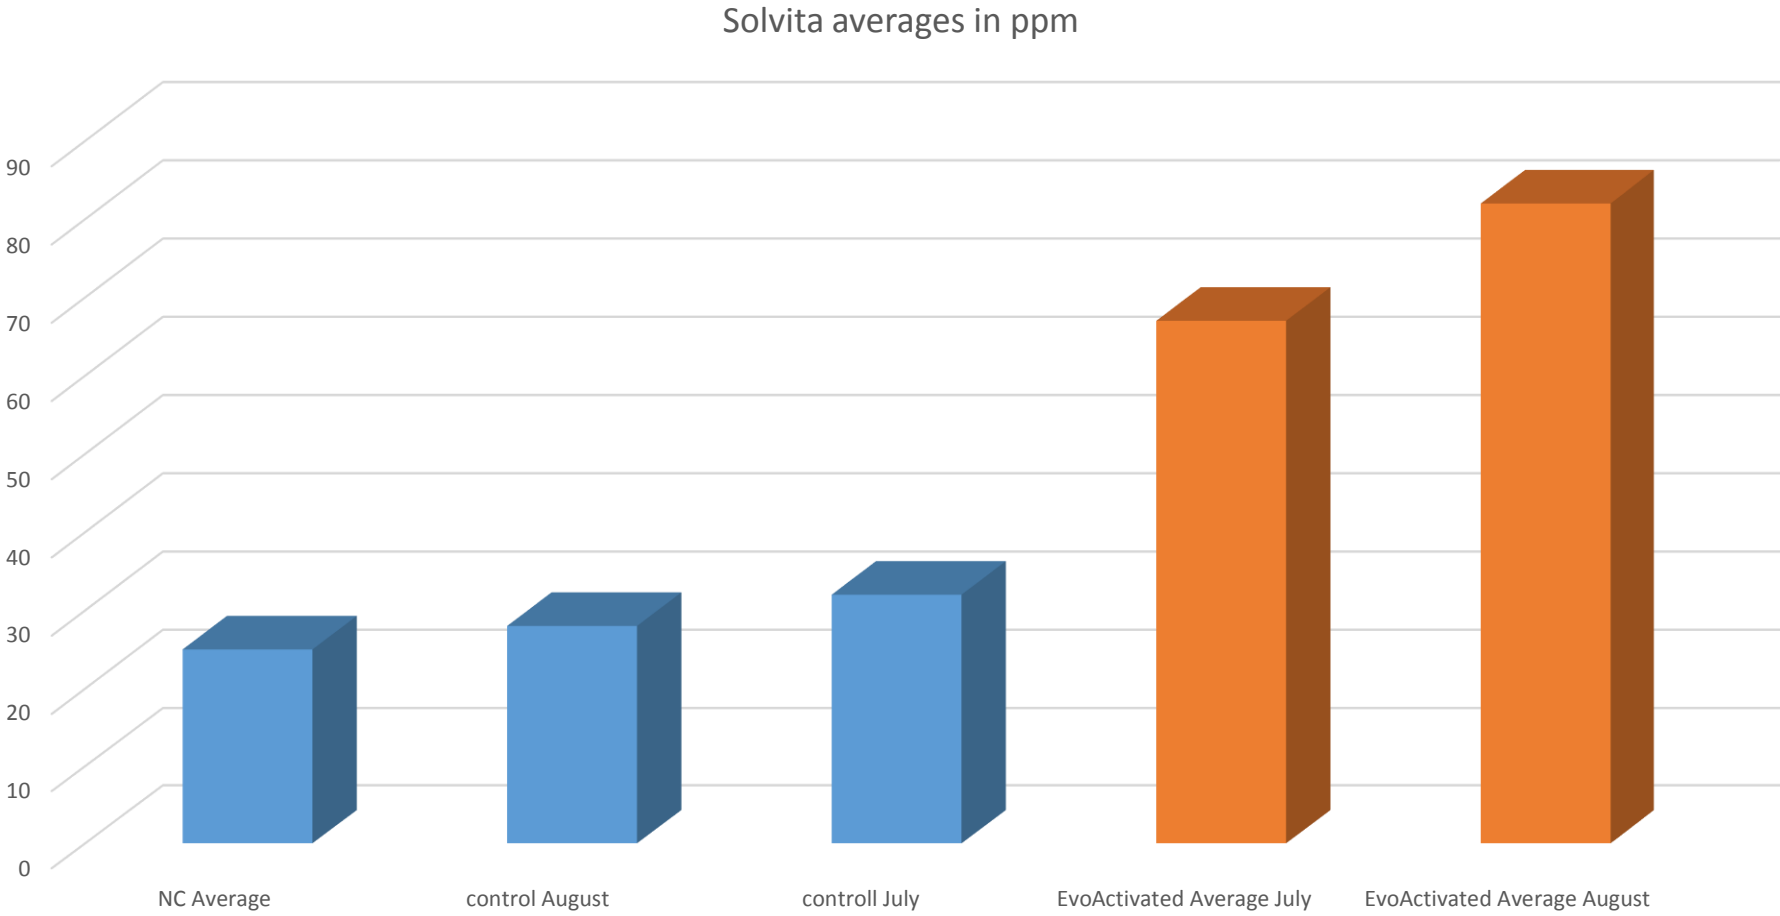

This trial shall prove and confirm the benefits the material promises.

TDM Farm 29 drinking water trial started June 14, 2017

Solvita tests taken at spraying fields

**According to Solvita test Microbial activity increased up to 328% until August compared to the NC average!
The fall application with EvoHerba should be done shortly after harvest.**

The drinking Water trial started June 14, 2017. All sows have been treated for 92 days with EvoActivated drinking water.

The September production unfortunately had diarrhea and min. 300 pigs have been lost during the turn.