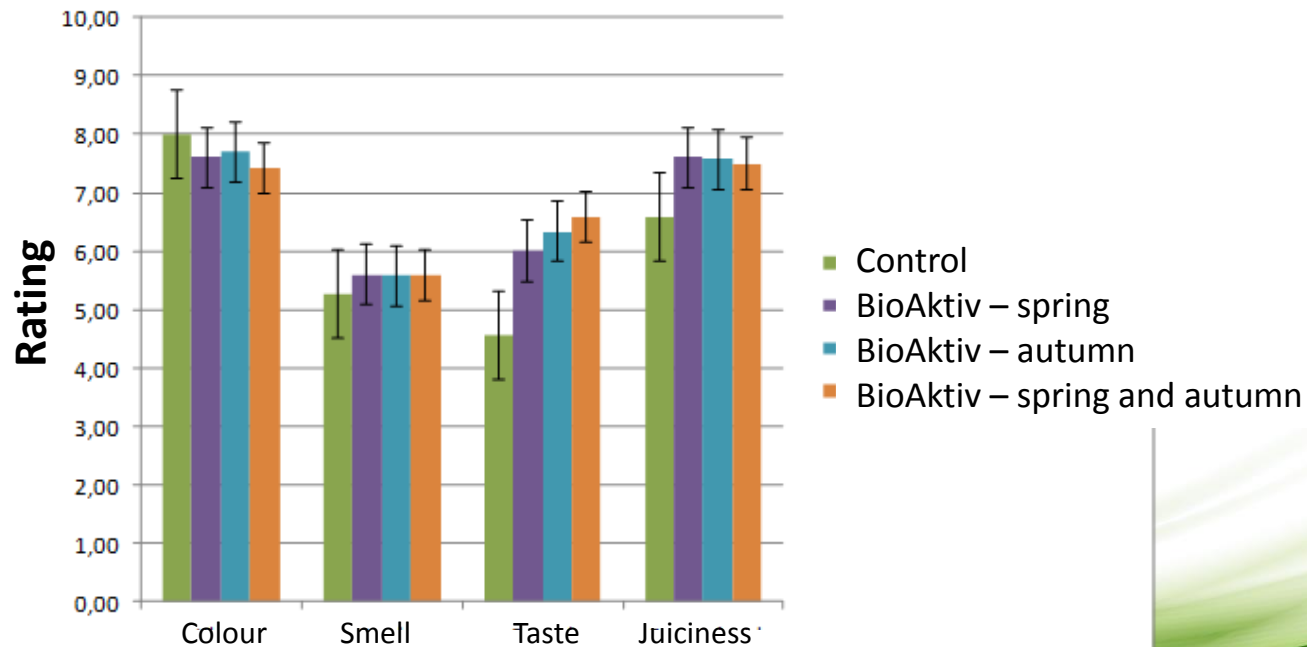

# Netherlands – Application in Strawberry

Roots

Control

BioAktiv

# Netherlands – Application in Strawberries

## Taste Test