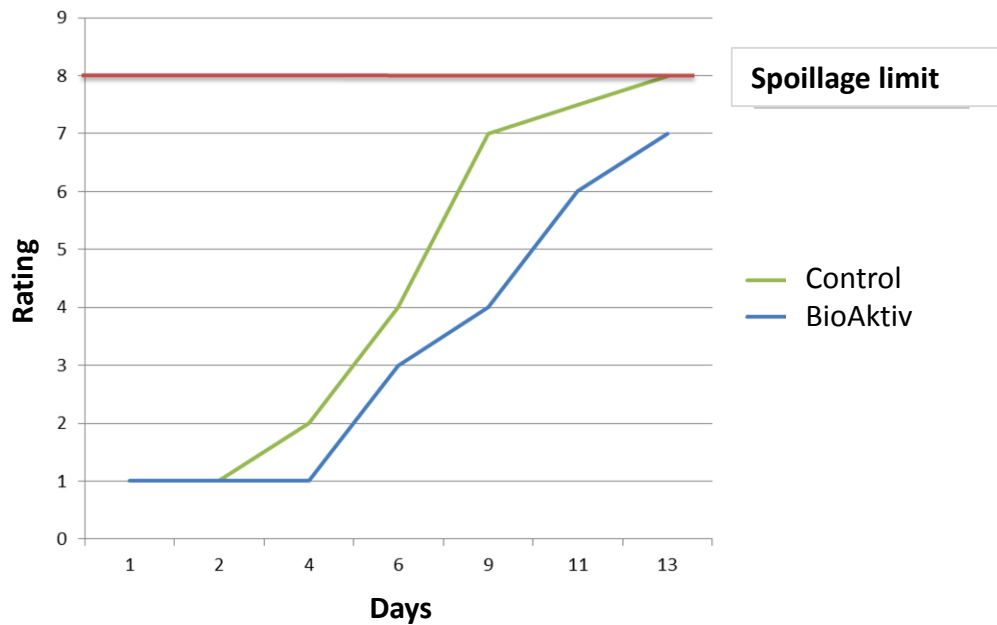

Netherlands – Application in Strawberries