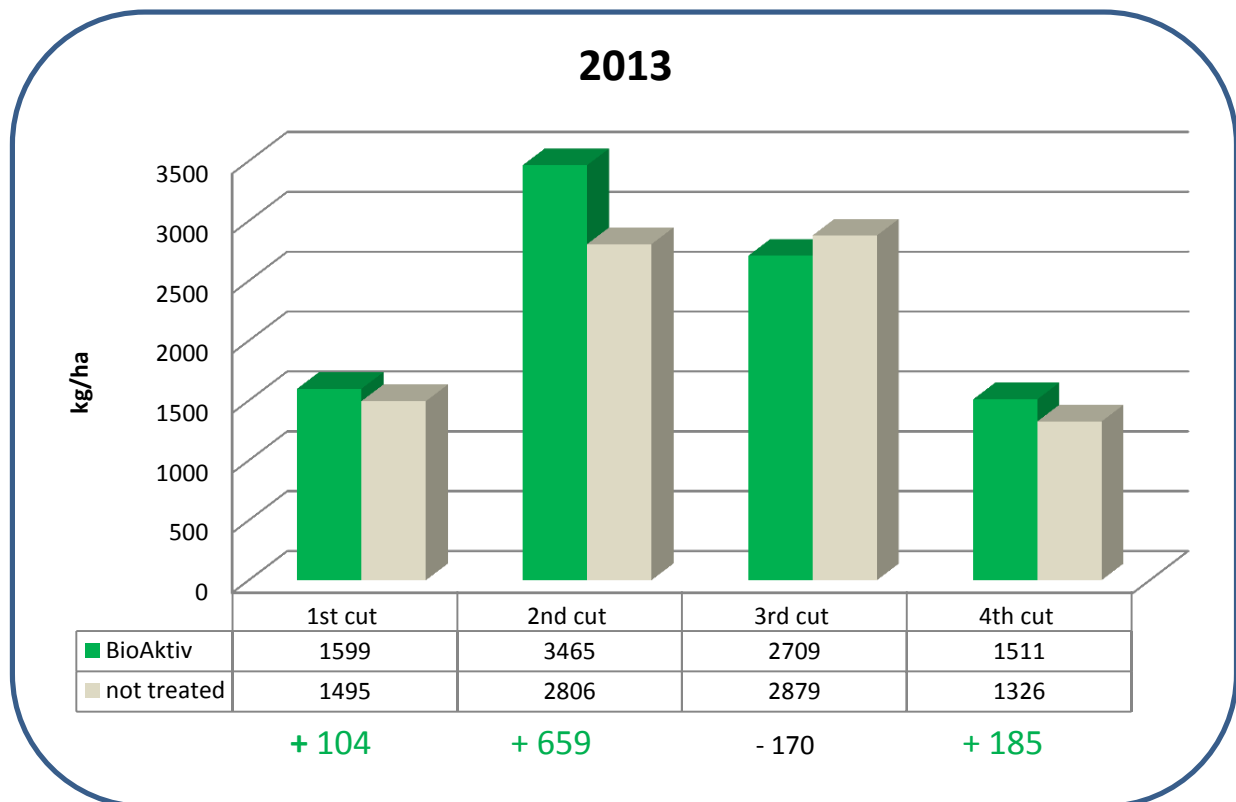

Use of BioAktiv for Plants with Alfalfa 2-years trial in Spain

In 2013 9,1 % and in 2014 14,9 % more alfalfa were harvested through the use of BioAktiv.