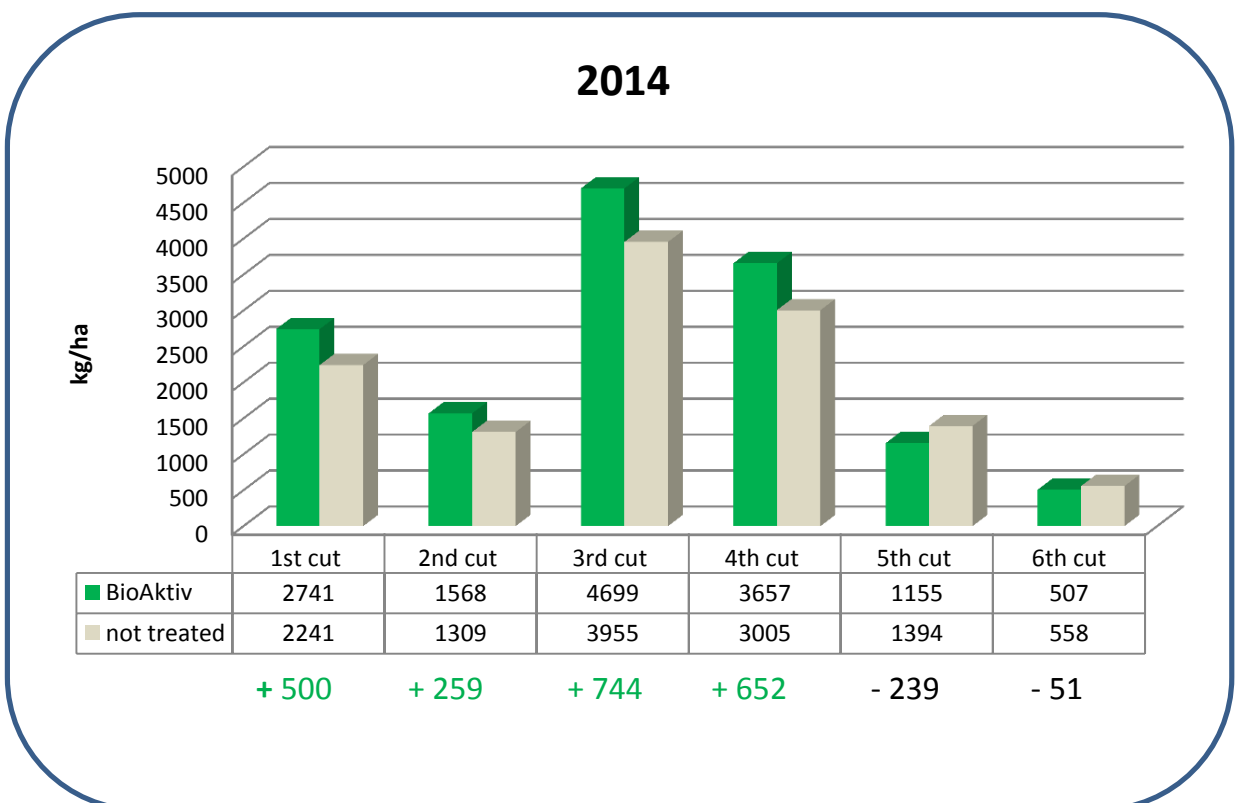

Use of BioAktiv for Plants with Alfalfa 2-years trial in Spain

In 2013 9,1 % and in 2014 14,9 % more alfalfa were harvested through the use of BioAktiv.